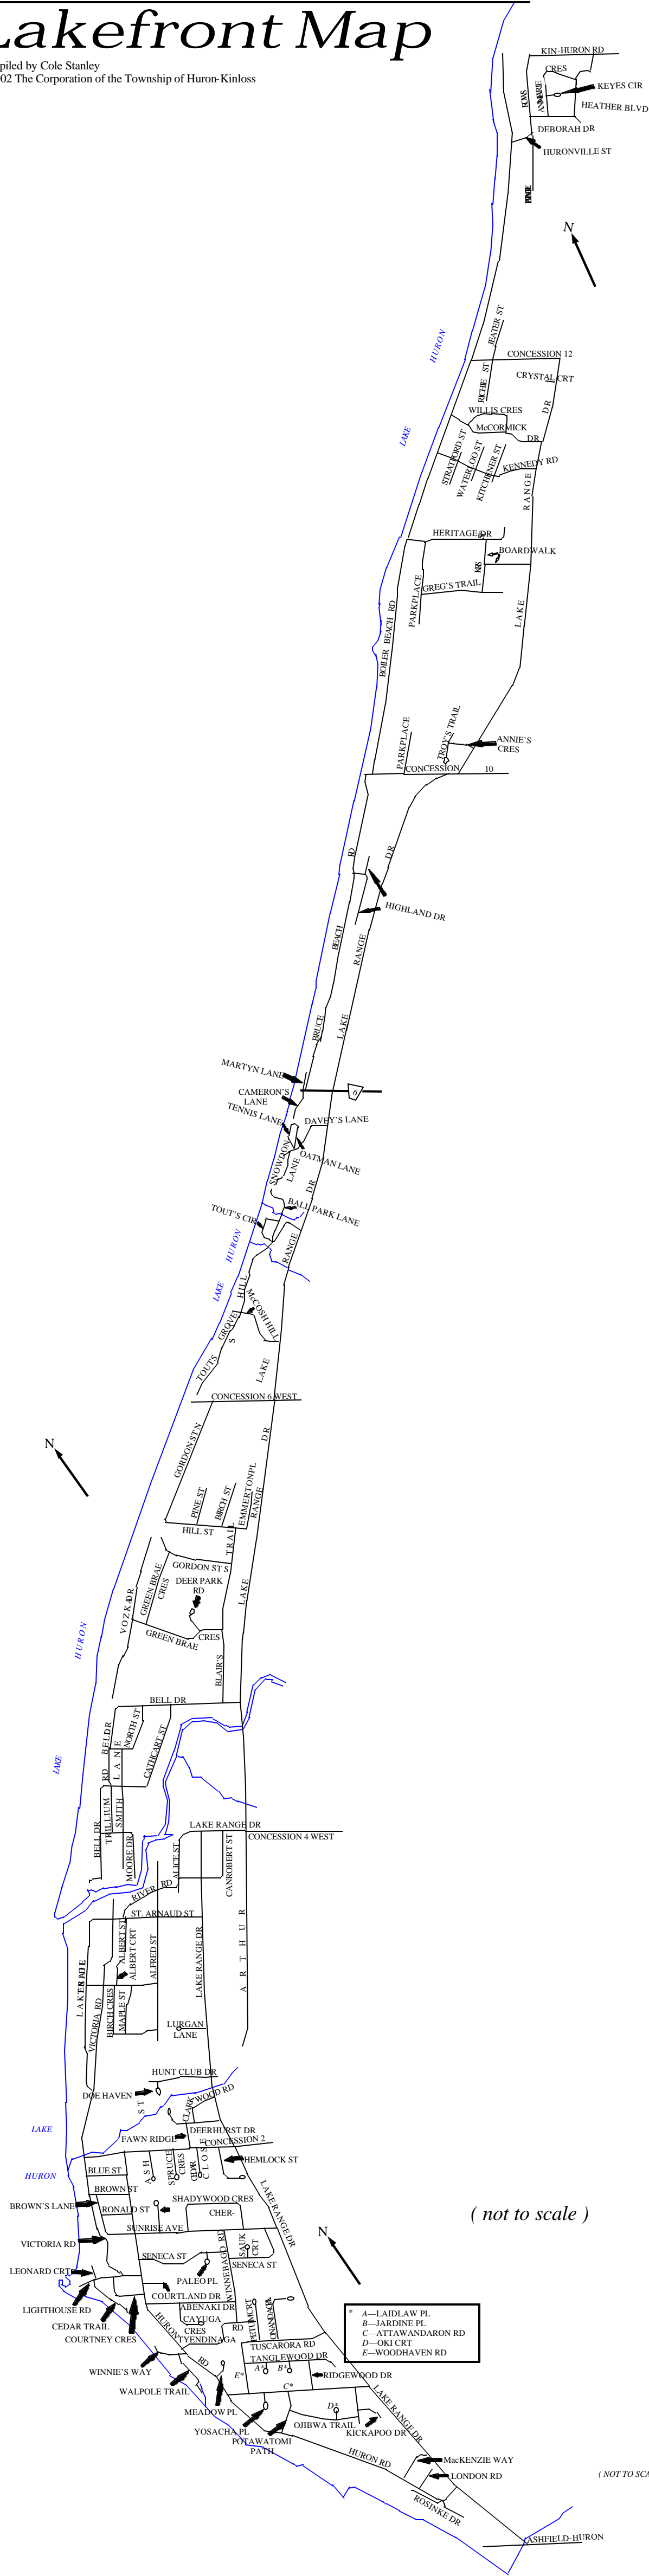

The Corporation of the Township of Huron-Kinloss

Lakefront Map

Compiled by Cole Stanley
© 2002 The Corporation of the Township of Huron-Kinloss

(not to scale)

- A—LAIDLAW PL
- B—JARDINE PL
- C—ATTAWANDARON RD
- D—OKI CRT
- E—WOODHAVEN RD