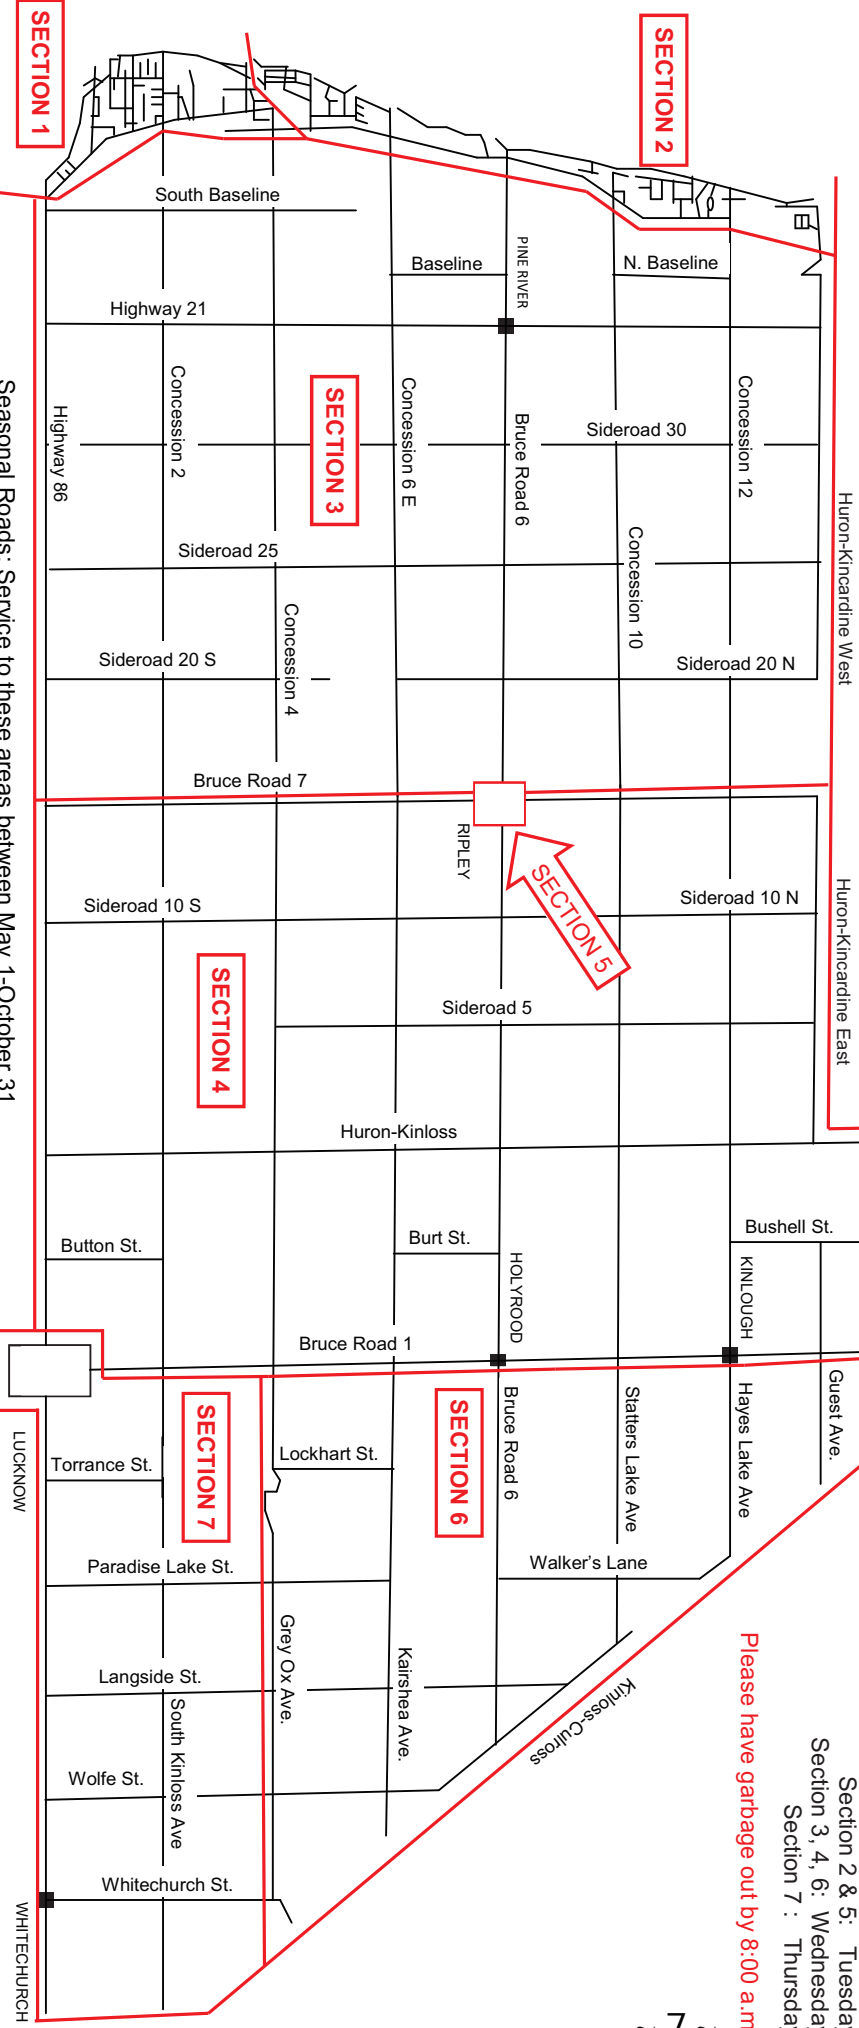

Huron-Kinloss, Municipality of

- Section 1 :** Lakeshore South-Ashfield boundary to south side of Pine River
Lake Huron shoreline east to and including both sides of Lake Range Drive & Arthur Street.
- Section 2 :** Lakeshore North-North of Pine River to Kincardine boundary
Lake Huron shoreline east to and including both sides of Lake Range Dr.
- Section 3:** All rural properties east of Lake Range Drive to and excluding Bruce Road 7 (excluding Arthur Street).
- Section 4:** All rural properties east of and including Bruce Road 7, excluding properties east of Bruce Road 1 except for Silver Lake Road.
- Section 5 :** Village of Ripley.
- Section 6 :** All rural properties east of Bruce Road 1; from and including Grey Ox Avenue north to and including Southline Ave (east of Bruce Road 1).
- Section 7 :** All rural properties east of Bruce Road 1 and south of Grey Ox Avenue; and Village of Lucknow; and Hamlet of Whitechurch.

Corrugated Cardboard Depots
 Ripley Community Centre
 Point Clark Community Centre
 Lucknow Village Market
 Bank of Montreal-Lucknow (alley behind)

Full Recycling Depots
 Kinloss Landfill Site (no cardboard)
 Huron Landfill Site (incl. cardboard)

Garbage Collection Schedule

- Section 1 : Monday
- Section 2 & 5: Tuesday
- Section 3, 4, 6: Wednesday
- Section 7 : Thursday

Please have garbage out by 8:00 a.m.

Seasonal Roads: Service to these areas between May 1-October 31