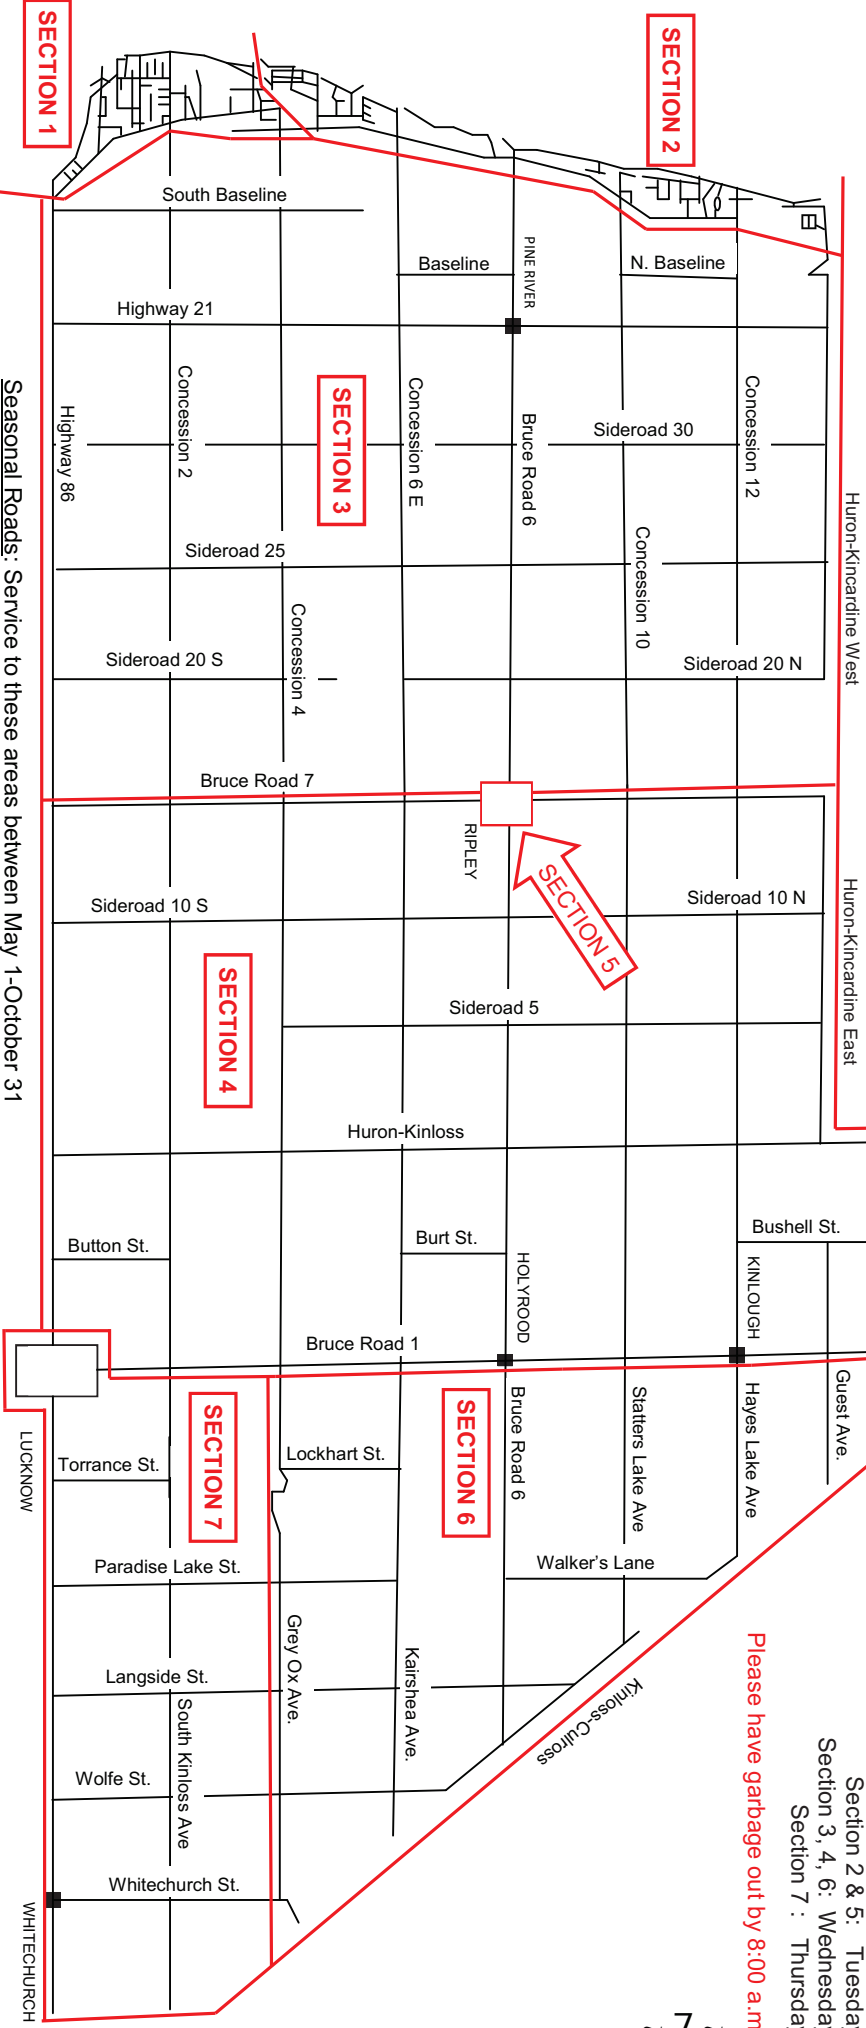

Huron-Kinloss, Municipality of

- Section 1 :** Lakeshore South-Ashfield boundary to south side of Pine River
Lake Huron shoreline east to and including both sides of Lake Range Drive & Arthur Street.
- Section 2 :** Lakeshore North-North of Pine River to Kincardine boundary
Lake Huron shoreline east to and including both sides of Lake Range Dr.
- Section 3:** All rural properties east of Lake Range Drive to and excluding Bruce Road 7 (excluding Arthur Street).
- Section 4:** All rural properties east of and including Bruce Road 7, excluding properties east of Bruce Road 1 except for Silver Lake Road.
- Section 5 :** Village of Ripley.
- Section 6 :** All rural properties east of Bruce Road 1; from and including Grey Ox Avenue north to and including Southline Ave (east of Bruce Road 1).
- Section 7 :** All rural properties east of Bruce Road 1 and south of Grey Ox Avenue; and Village of Lucknow; and Hamlet of Whitechurch.

Corrugated Cardboard Depots
 Ripley Community Centre
 Point Clark Community Centre
 Lucknow Village Market
 Bank of Montreal-Lucknow (alley behind)

Full Recycling Depots
 Kinloss Landfill Site (no cardboard)
 Huron Landfill Site (incl. cardboard)

Garbage Collection Schedule

- Section 1 : Monday
- Section 2 & 5: Tuesday
- Section 3, 4, 6: Wednesday
- Section 7 : Thursday

Please have garbage out by 8:00 a.m.

Seasonal Roads: Service to these areas between May 1-October 31