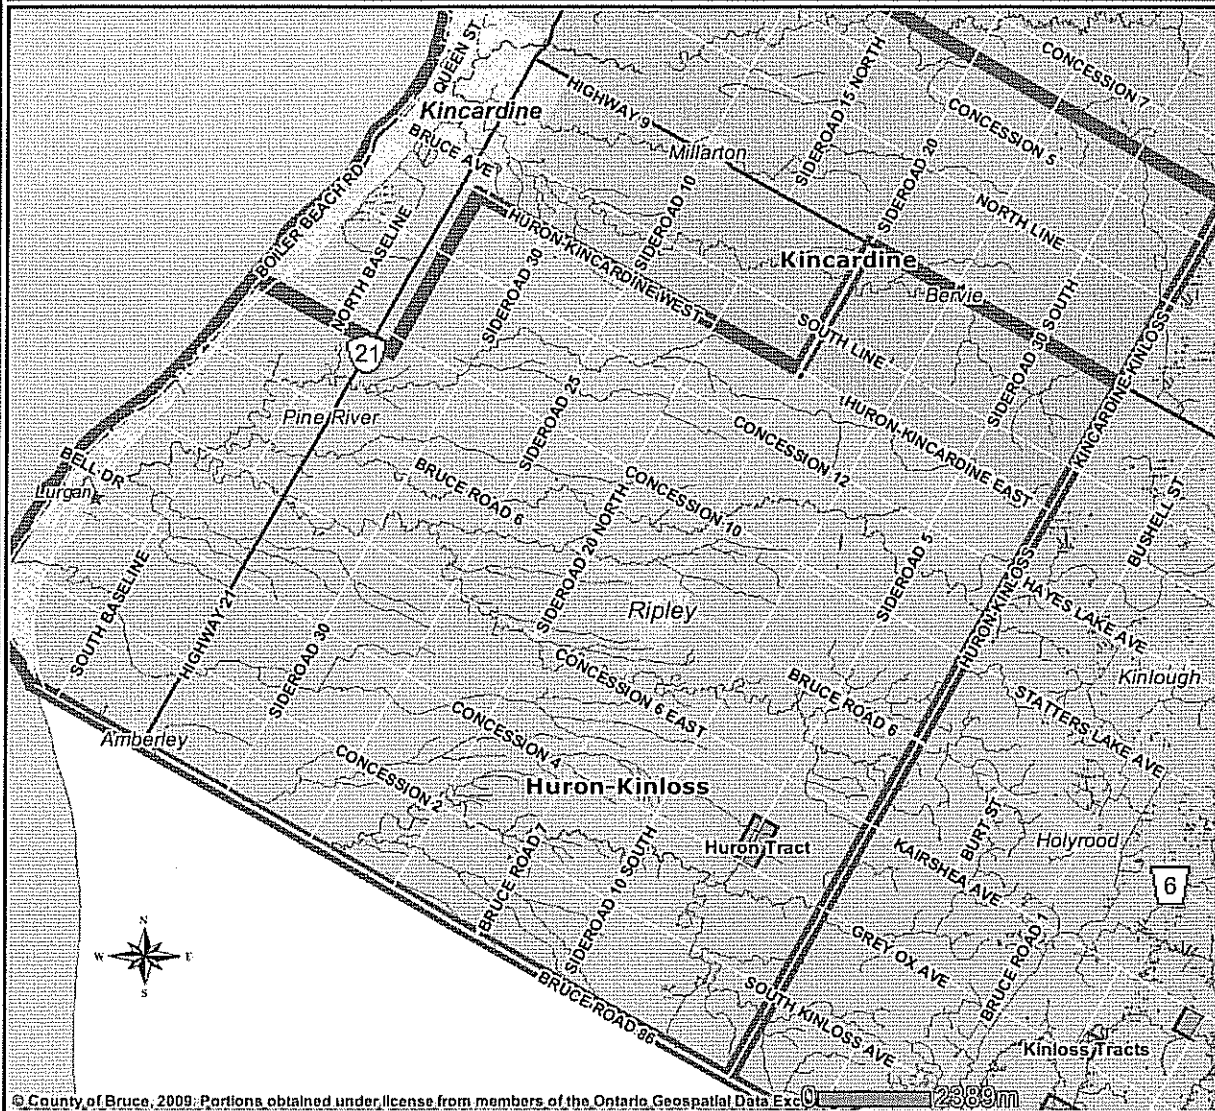

Ripley-Huron Fire Dept Boundary

© County of Bruce, 2009. Portions obtained under license from members of the Ontario Geospatial Data Exchange.

Legend

- | | | |
|-------------------------------|----------------------|----------------|
| Airports | Waterbodies | National Park |
| Rural Communities | Evaluated Wetlands | County Forests |
| Major Highways | Provincial Parks | Built-up areas |
| County Roads | Fathom Five Boundary | |
| Fire Response Area Boundaries | | |

Printed Thu Dec 3 10:51:45 EST 2009

DISCLAIMER: The County of Bruce expressly disclaims responsibility for damages or liability that may arise from the use of this map.