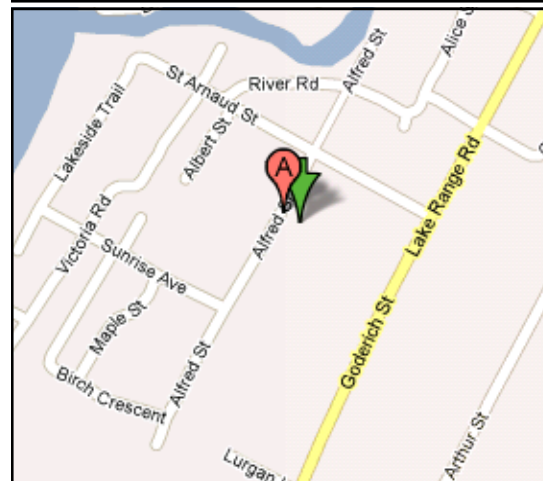

Places to play

Tennis in HK

Play can happen anywhere and does not require special facilities or organization.

Victoria Park Tennis Courts are located at 533 Hamilton St. in Lucknow.

Go to www.huronkinloss.com to print brochures of **Places to Play...in HK**

Places to play

Tennis in HK

Play is well understood by children and can be shared with their families.

Ripley Tennis Court located beside the Ripley Arena.

Places to play

Tennis in Huron Kinloss

Do you remember your childhood?

Tennis in HK

Play is a universal concept and provides personal meaning to physical activity.

Langdon Tennis Courts, located at 12 North St, Lurgan Beach area.

Lions Park Tennis Courts are located within Lions Park at 530 Alfred St. in Point Clark.

Places to play

Tennis in HK

Play brings families, neighbourhoods and communities together.

Huronville Tennis Courts located within the park at 39 Penetangore Row

Get Involved ... Join a CAN

A CAN is a Community Action Network, made up of volunteers from your community who are passionate about making their communities more play-friendly. CAN teams promote opportunities for play by: