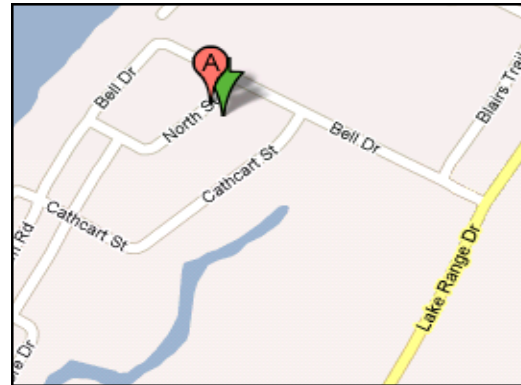

Places to play

Tennis in HK

Play can happen anywhere and does not require special facilities or organization.

Victoria Park Tennis Courts are located at 533 Hamilton St. in Lucknow.

Go to www.huronkinloss.com to print brochures of **Places to Play...in HK**

Attawandaron Tennis Courts located within the Park on Attawandaron Rd

Go to www.huronkinloss.com to print brochures of **Places to play...in HK**

play your way, every day
www.playbrucegrey.com

Places to play

Tennis in HK

Play is a universal concept and provides personal meaning to physical activity.

Langdon Tennis Courts, located at 12 North St, Lurgan Beach area.

Lions Park Tennis Courts are located within Lions Park at 530 Alfred St. in Point Clark.

Places to play

Tennis in HK

Play brings families, neighbourhoods and communities together.

Huronville Tennis Courts located within the park at 39 Penetangore Row

Get Involved ... Join a CAN

A CAN is a Community Action Network, made up of volunteers from your community who are passionate about making their communities more play-friendly. CAN teams promote opportunities for play by: