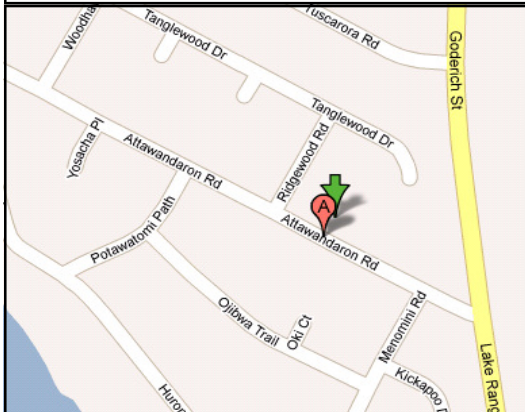

Places to play

Tennis in HK

Play can happen anywhere and does not require special facilities or organization.

Victoria Park Tennis Courts are located at 533 Hamilton St. in Lucknow.

Go to www.huronkinloss.com to print brochures of **Places to Play...in HK**

Places to play

Tennis in HK

Play is well understood by children and can be shared with their families.

Ripley Tennis Court located beside the Ripley Arena.

Places to play

Tennis in Huron Kinloss

Do you remember your childhood?

Attawandaron Tennis Courts located within the Park on Attawandaron Rd

Go to www.huronkinloss.com to print brochures of **Places to play...in HK**

play your way, every day
www.playbrucegrey.com

Places to play

Tennis in HK

Play is a universal concept and provides personal meaning to physical activity.

Langdon Tennis Courts, located at 12 North St, Lurgan Beach area.

Lions Park Tennis Courts are located within Lions Park at 530 Alfred St. in Point Clark.