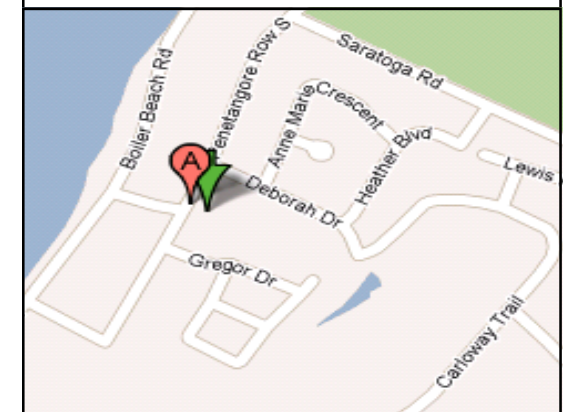

Places to play

Tennis in HK

Play can happen anywhere and does not require special facilities or organization.

Victoria Park Tennis Courts are located at 533 Hamilton St. in Lucknow.

Go to www.huronkinloss.com to print brochures of **Places to Play...in HK**

Places to play

Tennis in HK

Play is well understood by children and can be shared with their families.

Ripley Tennis Court located beside the Ripley Arena.

Places to play

Tennis in Huron Kinloss

Do you remember your childhood?

Tennis in HK

Play is a universal concept and provides personal meaning to physical activity.

Langdon Tennis Courts, located at 12 North St, Lurgan Beach area.

Lions Park Tennis Courts are located within Lions Park at 530 Alfred St. in Point Clark.

Places to play

Tennis in HK

Play brings families, neighbourhoods and communities together.

Huronville Tennis Courts located within the park at 39 Penetangore Row

Get Involved ... Join a CAN

A CAN is a Community Action Network, made up of volunteers from your community who are passionate about making their communities more play-friendly. CAN teams promote opportunities for play by: