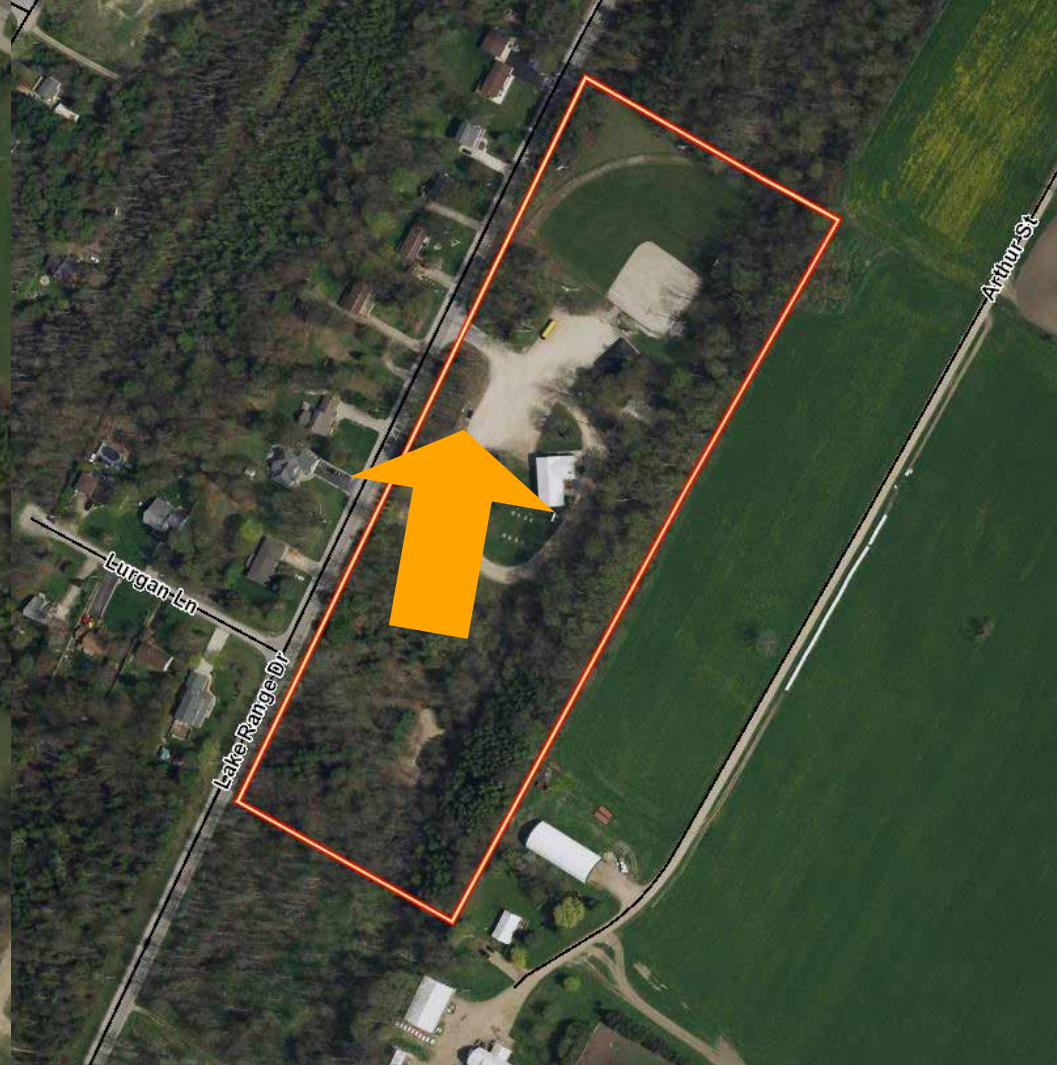

# Temporary Yard Waste Disposal Sites

**Lucknow**

907 Havelock Street,  
just south of the  
Lucknow Soccer Fields,  
off of Havelock

**Point Clark**

344 Lake Range Drive,  
just south of the  
cardboard recycling bins

**Ripley**

17 Queen Street,  
beside the tennis courts

## Yard Waste Includes:

**Brush**

**Leaves**

**Branches**

**Grass Clippings**

Abuse of these facilities may result in removal of the depots.

Please respect social distancing when attending a  
Yard Waste Depot and remain a minimum of 6 feet from other residents.