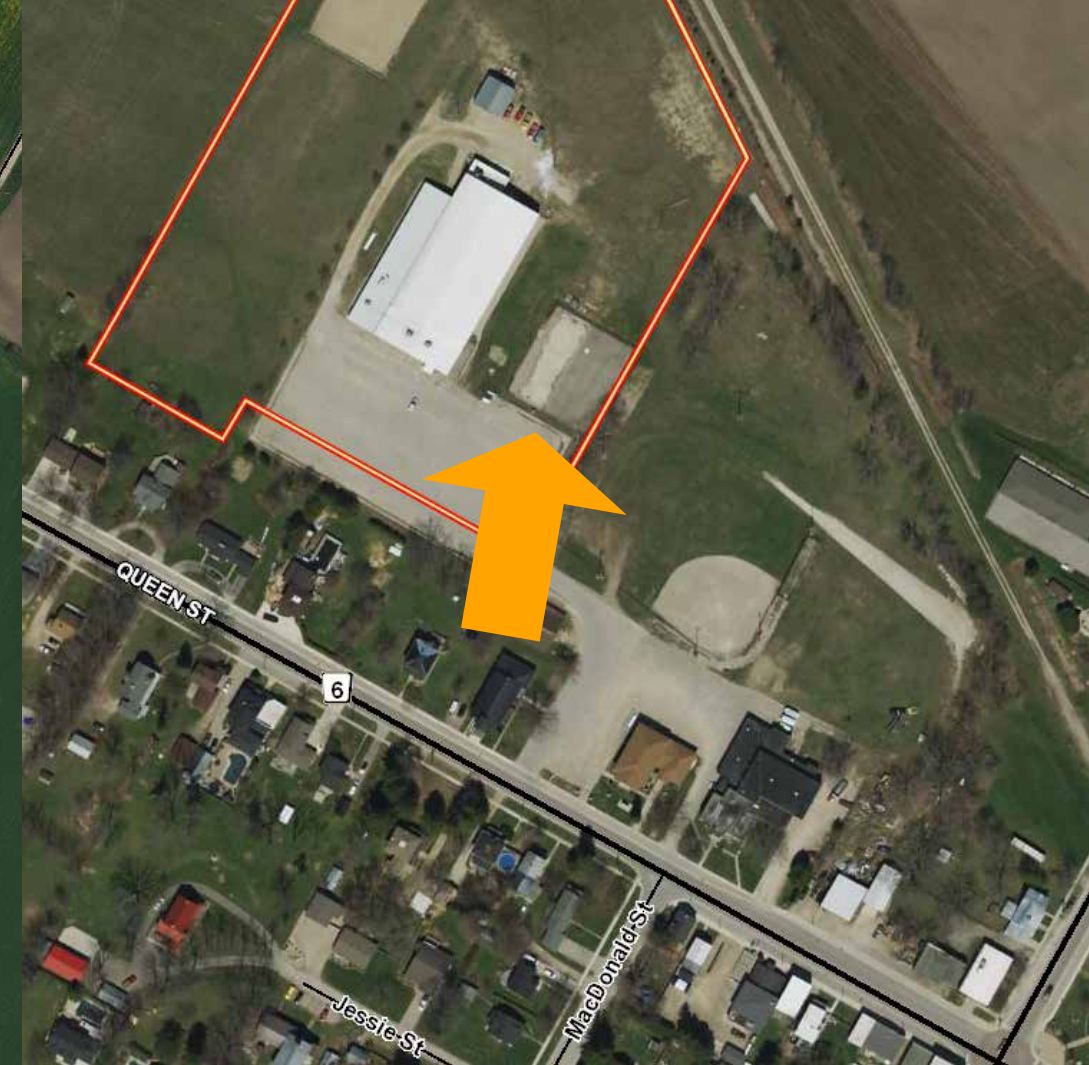

# Temporary Yard Waste Disposal Sites

**Lucknow**

907 Havelock Street,  
just south of the  
Lucknow Soccer Fields,  
off of Havelock

**Point Clark**

344 Lake Range Drive,  
just south of the  
cardboard recycling bins

**Ripley**

17 Queen Street,  
beside the tennis courts

## Yard Waste Includes:

**Brush**

**Leaves**

**Branches**

**Grass Clippings**

Abuse of these facilities may result in removal of the depots.

Please respect social distancing when attending a  
Yard Waste Depot and remain a minimum of 6 feet from other residents.